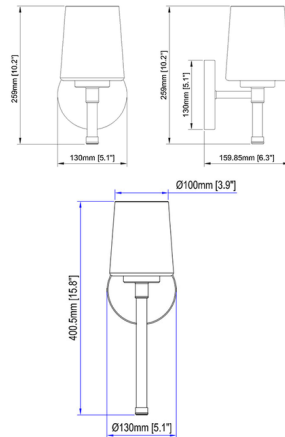

Shown in modern gold / white opal

Specifications

COLOR	White Opal
BODY FINISH	Modern Gold
WATTAGE	17W
DIMMER	Standard 120V
DIMENSIONS	5.25"W x 10.25"H x 6.3"D
BULB NOT INCLUDED	1 x A19/Medium (E26)/17W/120V LED
COUNTRY OF ORIGIN	Viet Nam

CLICK TO VIEW PRODUCT

Notes: