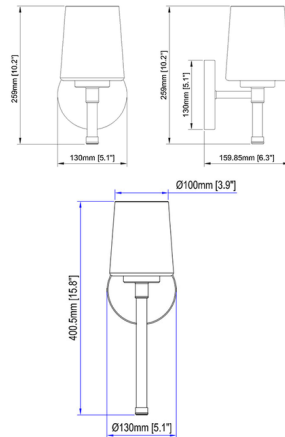

Shown in modern gold / white opal

Specifications

COLOR	White Opal
BODY FINISH	Modern Gold
WATTAGE	17W
DIMMER	Standard 120V
DIMENSIONS	5.25"W x 10.25"H x 6.3"D
BULB NOT INCLUDED	1 x A19/Medium (E26)/17W/120V LED
COUNTRY OF ORIGIN	Viet Nam