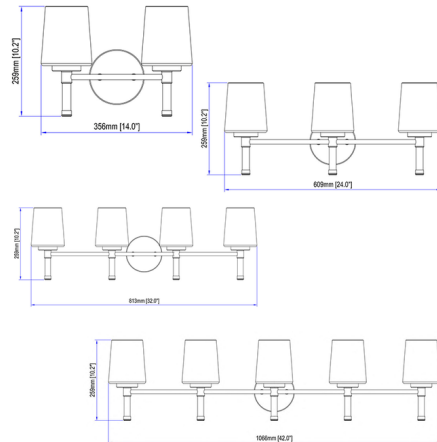

Description

Designed for wider counters and shared spaces, this vanity light spans the wall with an easy, horizontal line that feels calm and organized. Opal glass shades send out generous, even illumination that helps every corner of the mirror come alive, from the farthest edge of a double sink to the center where everyone gathers. In a busy household bath or a serene primary retreat, this dependable fixture acts as a steady anchor that keeps the room feeling bright and thoughtfully finished.

Shown in chrome / white opal

Specifications

COLOR	White Opal
BODY FINISH	Chrome
WATTAGE	34W
DIMMER	Standard 120V
DIMENSIONS	14"W x 10.25"H x 6.5"D
BULB NOT INCLUDED	2 x A19/Medium (E26)/17W/120V LED
COUNTRY OF ORIGIN	Viet Nam