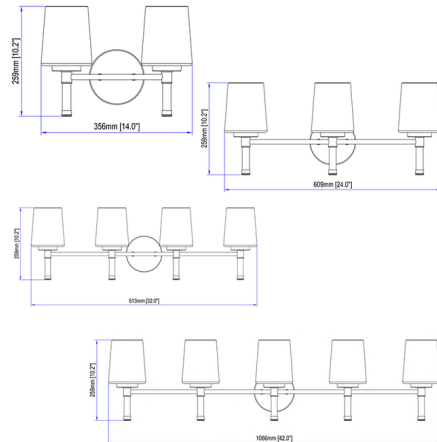

### Description

Designed for wider counters and shared spaces, this vanity light spans the wall with an easy, horizontal line that feels calm and organized. Opal glass shades send out generous, even illumination that helps every corner of the mirror come alive, from the farthest edge of a double sink to the center where everyone gathers. In a busy household bath or a serene primary retreat, this dependable fixture acts as a steady anchor that keeps the room feeling bright and thoughtfully finished.

### Specifications

COLOR . . . . . White Opal  
 BODY FINISH . . . . . Chrome  
 WATTAGE . . . . . 34W  
 DIMMER . . . . . Standard 120V  
 DIMENSIONS . . . . . 14"W x 10.25"H x 6.5"D  
 BULB NOT INCLUDED . . . . . 2 x A19/Medium (E26)/17W/120V LED  
 COUNTRY OF ORIGIN . . . . . Viet Nam