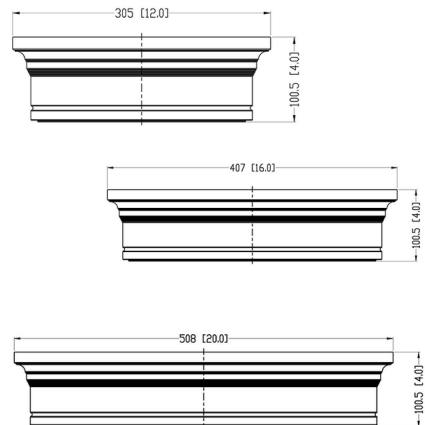

Shown in matte black / white