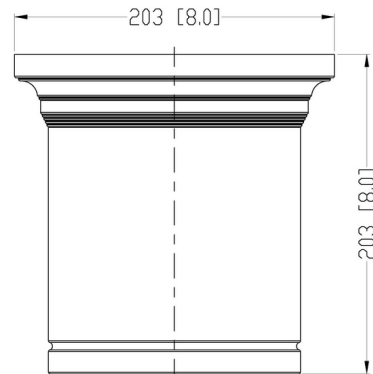

CLICK TO VIEW PRODUCT

Notes: