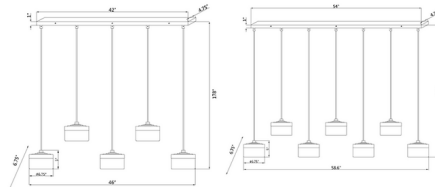

CLICK TO VIEW PRODUCT

Notes: