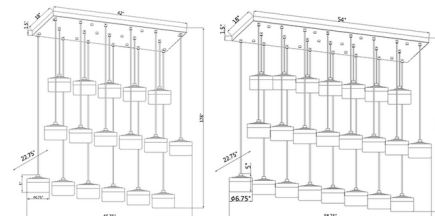

CLICK TO VIEW PRODUCT

Notes: