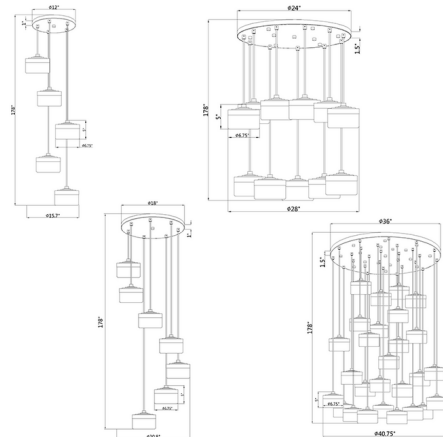

### Specifications

COLOR	Feathered White
BODY FINISH	Modern Gold
WATTAGE	90W
DIMMER	Low Voltage Electronic
DIMENSIONS	15.75"W x 5"H
INTEGRATED LED MODULE	5 x LED/18W/120V LED
COUNTRY OF ORIGIN	India

### Technical Information

PRODUCT DIMENSIONS	Cord Length: 170"
COLOR RENDERING	90 CRI
LAMP COLOR	CCT Select
LUMENS/WATT	427.78
LUMINOUS FLUX	7700 lumens

Shown in modern gold / feathered white

CLICK TO VIEW PRODUCT