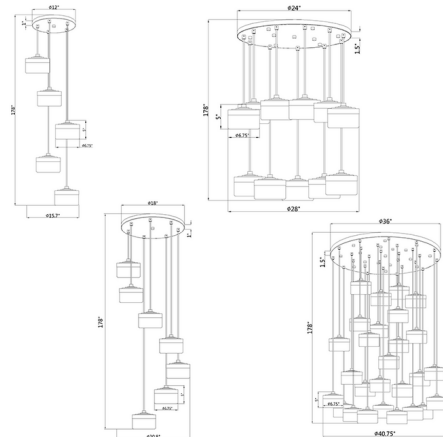

Specifications

COLOR	Feathered White
BODY FINISH	Modern Gold
WATTAGE	90W
DIMMER	Low Voltage Electronic
DIMENSIONS	15.75"W x 5"H
INTEGRATED LED MODULE	5 x LED/18W/120V LED
COUNTRY OF ORIGIN	India

Technical Information

PRODUCT DIMENSIONS	Cord Length: 170"
COLOR RENDERING	90 CRI
LAMP COLOR	CCT Select
LUMENS/WATT	427.78
LUMINOUS FLUX	7700 lumens

Shown in modern gold / feathered white

CLICK TO VIEW PRODUCT

Notes: