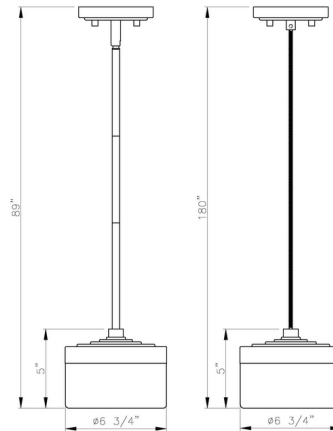

Specifications

COLOR	Feathered White
BODY FINISH	Matte Black
WATTAGE	18W
DIMMER	Low Voltage Electronic
DIMENSIONS	6.75"W x 5"H
INTEGRATED LED MODULE	1 x LED/18W/120V LED
COUNTRY OF ORIGIN	India

Technical Information

PRODUCT DIMENSIONS	Maximum Overall Height: 180"
COLOR RENDERING	90 CRI
LAMP COLOR	CCT Select
LUMENS/WATT	46.67
LUMINOUS FLUX	840 lumens

Shown in matte black / feathered white

CLICK TO VIEW PRODUCT

Notes: