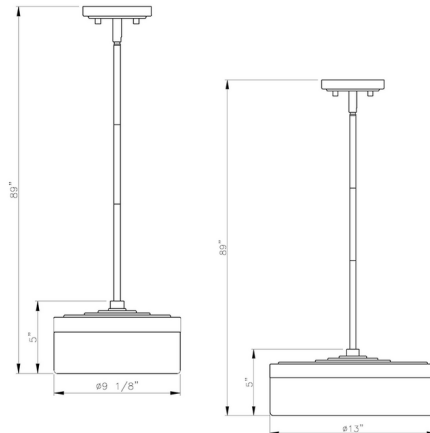

Specifications

COLOR	Feathered White
BODY FINISH	Modern Gold
WATTAGE	24W
DIMMER	Low Voltage Electronic
DIMENSIONS	9.25"W x 5"H
INTEGRATED LED MODULE	1 x LED/24W/120V LED
COUNTRY OF ORIGIN	India

Technical Information

PRODUCT DIMENSIONS	(1) 3" (1) 6" (6) 12" Stem Kit Included
COLOR RENDERING	90 CRI
LAMP COLOR	CCT Select
LUMENS/WATT	55.83
LUMINOUS FLUX	1340 lumens

Shown in modern gold / feathered white

CLICK TO VIEW PRODUCT