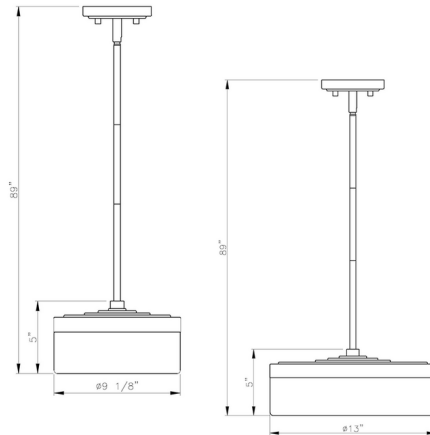

### Specifications

COLOR	Feathered White
BODY FINISH	Modern Gold
WATTAGE	24W
DIMMER	Low Voltage Electronic
DIMENSIONS	9.25"W x 5"H
INTEGRATED LED MODULE	1 x LED/24W/120V LED
COUNTRY OF ORIGIN	India

### Technical Information

PRODUCT DIMENSIONS	(1) 3" (1) 6" (6) 12" Stem Kit Included
COLOR RENDERING	90 CRI
LAMP COLOR	CCT Select
LUMENS/WATT	55.83
LUMINOUS FLUX	1340 lumens

Shown in modern gold / feathered white