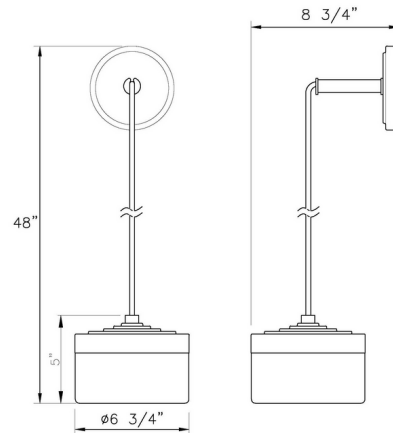

CLICK TO VIEW PRODUCT

Notes: