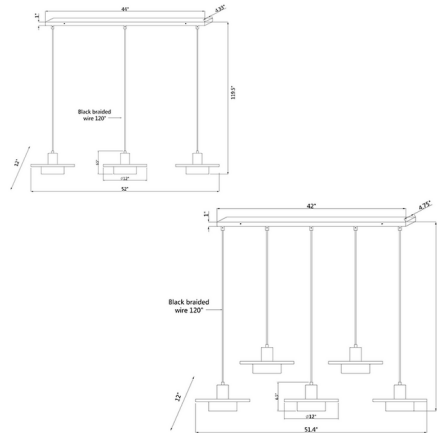

Specifications

COLOR	Frosted
BODY FINISH	Matte Black / Modern Gold
WATTAGE	54W
DIMMER	Low Voltage Electronic
DIMENSIONS	52"L x 12"W x 6.5"H
INTEGRATED LED MODULE	3 x LED/18W/120V LED
COUNTRY OF ORIGIN	India

Technical Information

PRODUCT DIMENSIONS	Cord Length: 110"
COLOR RENDERING	90 CRI
LAMP COLOR	CCT Select
LUMENS/WATT	256.67
LUMINOUS FLUX	4620 lumens

Shown in matte black / modern gold / frosted

CLICK TO VIEW PRODUCT