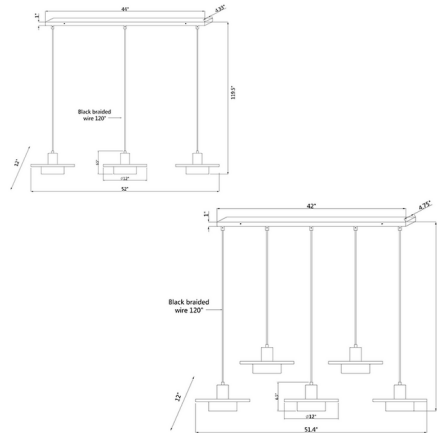

Specifications

COLOR Frosted
 BODY FINISH Matte Black / Modern Gold
 WATTAGE 54W
 DIMMER Low Voltage Electronic
 DIMENSIONS 52"L x 12"W x 6.5"H
 INTEGRATED LED MODULE 3 x LED/18W/120V LED
 COUNTRY OF ORIGIN India

Technical Information

PRODUCT DIMENSIONS Cord Length: 110"
 COLOR RENDERING 90 CRI
 LAMP COLOR CCT Select
 LUMENS/WATT 256.67
 LUMINOUS FLUX 4620 lumens

Shown in matte black / modern gold / frosted

CLICK TO VIEW PRODUCT