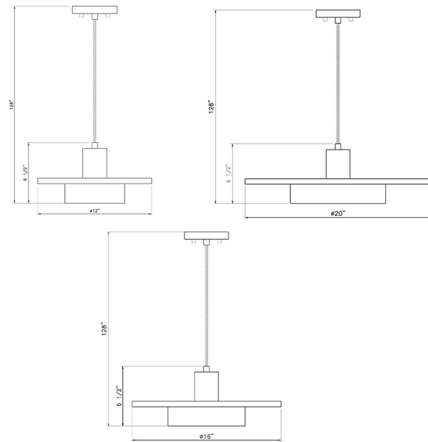

Specifications

COLOR Frosted
BODY FINISH Matte White / Modern Gold
WATTAGE 18W
DIMMER Low Voltage Electronic
DIMENSIONS 12"W x 6.5"H
INTEGRATED LED MODULE 1 x LED/18W/120V LED
COUNTRY OF ORIGIN India

Technical Information

PRODUCT DIMENSIONS Cord Length: 110"
COLOR RENDERING 90 CRI
LAMP COLOR CCT Select
LUMENS/WATT 16.67
LUMINOUS FLUX 300 lumens

Notes:

Shown in matte white / modern gold / frosted

CLICK TO VIEW PRODUCT