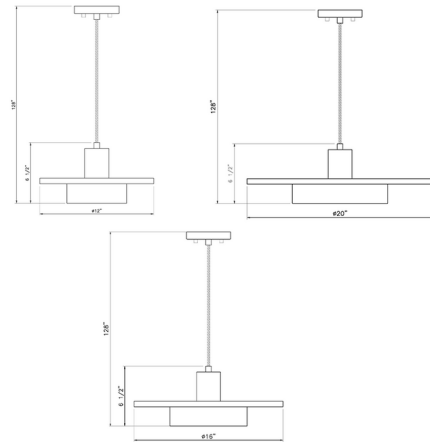

Specifications

COLOR Frosted
BODY FINISH Matte White / Modern Gold
WATTAGE 18W
DIMMER Low Voltage Electronic
DIMENSIONS 12"W x 6.5"H
INTEGRATED LED MODULE 1 x LED/18W/120V LED
COUNTRY OF ORIGIN India

Technical Information

PRODUCT DIMENSIONS Cord Length: 110"
COLOR RENDERING 90 CRI
LAMP COLOR CCT Select
LUMENS/WATT 16.67
LUMINOUS FLUX 300 lumens

Shown in matte white / modern gold / frosted

CLICK TO VIEW PRODUCT

Notes: