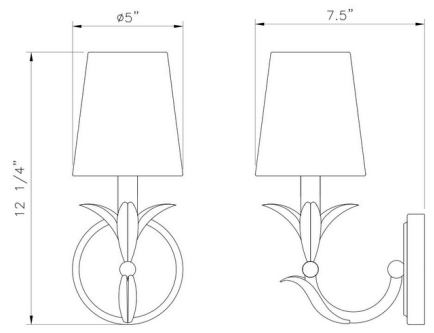

Shown in gold leaf / white

Specifications

COLOR	White
BODY FINISH	Gold Leaf
WATTAGE	9W
DIMMER	Standard 120V
DIMENSIONS	5"W x 12.25"H x 7.5"D
BULB NOT INCLUDED	1 x B10/Candelabra (E12)/9W/120V LED
COUNTRY OF ORIGIN	India