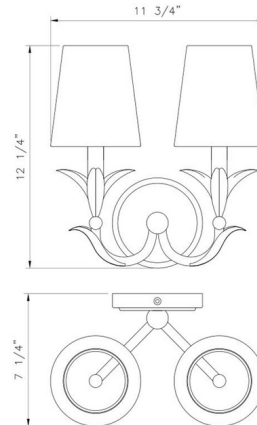

Description

Side-by-side curved arms with delicately shaped fronds offer a captivating look of art and botanicals in a two-light wall sconce bringing an extraordinary sense of elegance to living rooms, bedrooms, and hallways. Admire the steel construction of a dual-light fixture with torch sleeves and candelabra bases, and take advantage of mood-altering changeable light levels thanks to dimming features.

Shown in textured white / white

Specifications

COLOR	White
BODY FINISH	Textured White
WATTAGE	18W
DIMMER	Standard 120V
DIMENSIONS	11.75"W x 12.25"H x 7.25"D
BULB NOT INCLUDED	2 x B10/Candelabra (E12)/9W/120V LED
COUNTRY OF ORIGIN	India