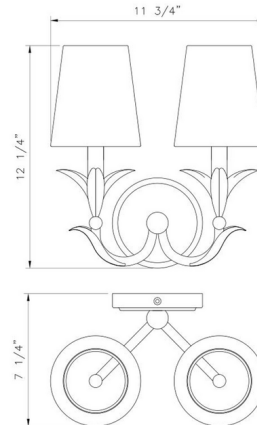

### Specifications

COLOR	White
BODY FINISH	Textured White
WATTAGE	18W
DIMMER	Standard 120V
DIMENSIONS	11.75"W x 12.25"H x 7.25"D
BULB NOT INCLUDED	2 x B10/Candelabra (E12)/9W/120V LED
COUNTRY OF ORIGIN	India