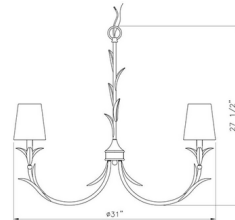

Description

Fresh out of a mythical garden, the design of this chandelier simulates the best in botanicals in its detailed steel construction with softly curved arms and detailed shaped frond elements that reach up its rod suspension. A symmetrical silhouette creates beautiful, sophisticated style that embellishes dining rooms, bedrooms, and foyers with a gallery influence as well as dimmable lighting that delivers mood-inspired illumination.

Shown in gold leaf / white

Specifications

COLOR	White
BODY FINISH	Gold Leaf
WATTAGE	54W
DIMMER	Standard 120V
DIMENSIONS	31"W x 27.5"H
BULB NOT INCLUDED	6 x B10/Candelabra (E12)/9W/120V LED
COUNTRY OF ORIGIN	India