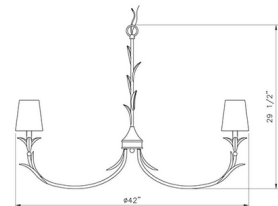

Description

Fresh out of a mythical garden, the design of this chandelier simulates the best in botanicals in its detailed steel construction with softly curved arms and detailed shaped frond elements that reach up its rod suspension. A symmetrical silhouette creates beautiful, sophisticated style that embellishes dining rooms, bedrooms, and foyers with a gallery influence as well as dimmable lighting that delivers mood-inspired illumination.

Shown in gold leaf / white

Specifications

COLOR	White
BODY FINISH	Gold Leaf
WATTAGE	54W
DIMMER	Standard 120V
DIMENSIONS	31"W x 27.5"H
BULB NOT INCLUDED	6 x B10/Candelabra (E12)/9W/120V LED
COUNTRY OF ORIGIN	India