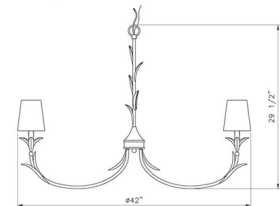

Description

Fresh out of a mythical garden, the design of this chandelier simulates the best in botanicals in its detailed steel construction with softly curved arms and detailed shaped frond elements that reach up its rod suspension. A symmetrical silhouette creates beautiful, sophisticated style that embellishes dining rooms, bedrooms, and foyers with a gallery influence as well as dimmable lighting that delivers mood-inspired illumination.

Shown in gold leaf / white

Specifications

COLOR	White
BODY FINISH	Gold Leaf
WATTAGE	54W
DIMMER	Standard 120V
DIMENSIONS	31"W x 27.5"H
BULB NOT INCLUDED	6 x B10/Candelabra (E12)/9W/120V LED
COUNTRY OF ORIGIN	India