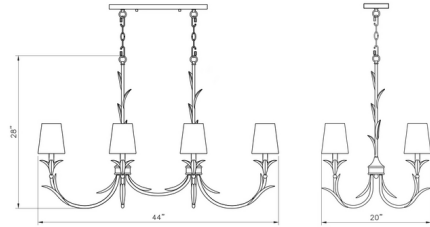

### Specifications

COLOR	White
BODY FINISH	Textured White
WATTAGE	54W
DIMMER	Standard 120V
DIMENSIONS	44"L x 20"W x 28"H
BULB NOT INCLUDED	6 x B10/Candelabra (E12)/9W/120V LED
COUNTRY OF ORIGIN	India

CLICK TO VIEW PRODUCT