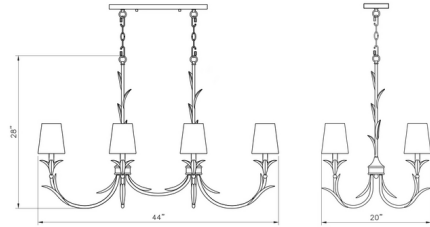

Specifications

COLOR	White
BODY FINISH	Textured White
WATTAGE	54W
DIMMER	Standard 120V
DIMENSIONS	44"L x 20"W x 28"H
BULB NOT INCLUDED	6 x B10/Candelabra (E12)/9W/120V LED
COUNTRY OF ORIGIN	India

CLICK TO VIEW PRODUCT

Notes: