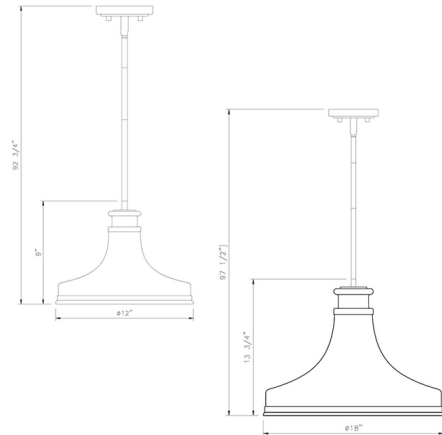

Description

Focusing on shaping, this one-light pendant light steals the show as an example of both contemporary and retro design influence. Some vintage charm sneaks into a fixture delivering steel framing with a shapely matte opal glass shade serving as a marquee feature. Lightness and romance carve out the most tasteful looks in interior illumination for bedrooms, dining spaces, and entryways, with dimming features adding functionality.

Specifications

COLOR Matte Opal
BODY FINISH Brushed Nickel
WATTAGE 17W
DIMMER Standard 120V
DIMENSIONS 12"W x 9"H
BULB NOT INCLUDED 1 x A19/Medium (E26)/17W/120V LED
COUNTRY OF ORIGIN India

Technical Information

PRODUCT DIMENSIONS (1) 3" (1) 6" (6) 12" Stem Kit Included

Notes:

Shown in brushed nickel / matte opal

CLICK TO VIEW PRODUCT