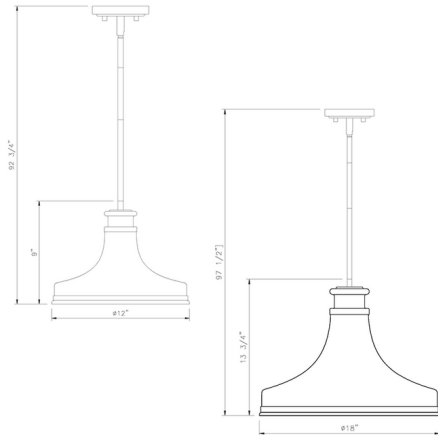

### Description

Focusing on shaping, this one-light pendant light steals the show as an example of both contemporary and retro design influence. Some vintage charm sneaks into a fixture delivering steel framing with a shapely matte opal glass shade serving as a marquee feature. Lightness and romance carve out the most tasteful looks in interior illumination for bedrooms, dining spaces, and entryways, with dimming features adding functionality.

### Specifications

COLOR . . . . . Matte Opal  
BODY FINISH . . . . . Brushed Nickel  
WATTAGE . . . . . 17W  
DIMMER . . . . . Standard 120V  
DIMENSIONS . . . . . 12"W x 9"H  
BULB NOT INCLUDED . . . . . 1 x A19/Medium (E26)/17W/120V LED  
COUNTRY OF ORIGIN . . . . . India

### Technical Information

PRODUCT DIMENSIONS . . . . . (1) 3" (1) 6" (6) 12" Stem Kit Included

Shown in brushed nickel / matte opal

CLICK TO VIEW PRODUCT

Notes: