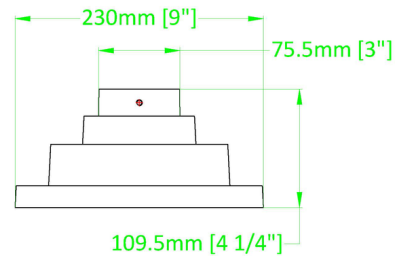

Shown in sand black

Specifications

COLOR	N/A
BODY FINISH	Sand Black
WATTAGE	N/A
DIMMER	N/A
DIMENSIONS	9"W x 4.25"H
BULB	N/A
COUNTRY OF ORIGIN	China

CLICK TO VIEW PRODUCT

Notes: