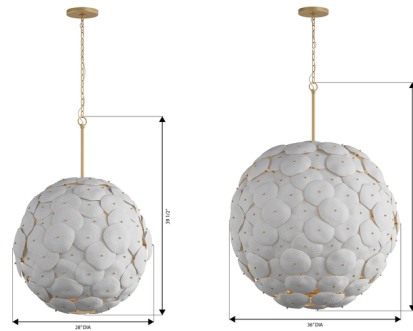

Description

Thoughtfully detailed, the Coastlyn Pendant brings a touch of modern sophistication to your space. Ideal for bathrooms, laundry rooms, and covered outdoor spaces.

Shown in brass / white

Specifications

COLOR White
BODY FINISH Brass
WATTAGE 63W
DIMMER Standard 120V
DIMENSIONS 28"W x 39.5"H
BULB NOT INCLUDED 7 x B10/Candelabra (E12)/9W/120V LED

Technical Information

PRODUCT DIMENSIONS Chain Length: 144"