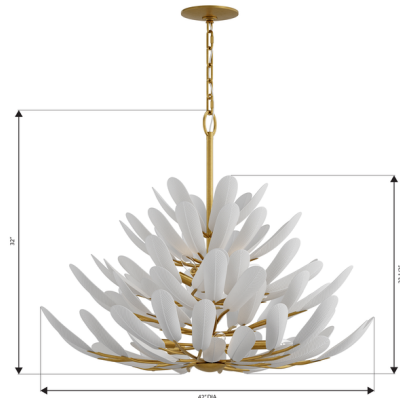

Lightology

lightology.com
866-954-4489
05-17-26

Project: _____

Company: _____

Location: _____ Fixture Type: _____

SPEC #: **MET1536296**

Approved On: _____ Approved By: _____

Vellinor Chandelier By Metropolitan Lighting

Description

The Vellinor Chandelier blends transitional lines with warm, inviting illumination. Ideal for bathrooms, laundry rooms, and covered outdoor spaces.

Shown in brass / white

Specifications

COLOR	White
BODY FINISH	Brass
WATTAGE	90W
DIMMER	Standard 120V
DIMENSIONS	42\"W x 31\"H
BULB NOT INCLUDED	10 x B10/Candelabra (E12)/9W/120V LED