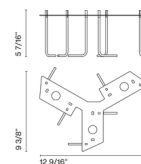

By Marset

Description

The Domus Concrete Mounting Plate is an accessory for the Domus Outdoor Bollard by Marset. The mounting plate allows the bollard to be anchored into a newly poured concrete slab, and it is available in 1, 2, and 3 light configurations to create arrangements of multiple fixtures.

Shown in stainless steel

1-Light

2-Light

3-Light

Specifications

COLOR	N/A
BODY FINISH	Stainless Steel
WATTAGE	N/A
DIMMER	N/A
DIMENSIONS	5.3"W x 5.4"H x 2.5"D
BULB	N/A

CLICK TO VIEW PRODUCT

Notes: