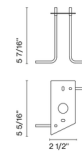

By Marset

Description

The Domus Concrete Mounting Plate is an accessory for the Domus Outdoor Bollard by Marset. The mounting plate allows the bollard to be anchored into a newly poured concrete slab, and it is available in 1, 2, and 3 light configurations to create arrangements of multiple fixtures.

Shown in stainless steel

1-Light

2-Light

3-Light

Specifications

COLOR	N/A
BODY FINISH	Stainless Steel
WATTAGE	N/A
DIMMER	N/A
DIMENSIONS	5.3"W x 5.4"H x 2.5"D
BULB	N/A

CLICK TO VIEW PRODUCT

Notes: