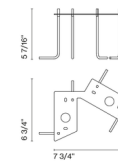

By Marset

Description

The Domus Concrete Mounting Plate is an accessory for the Domus Outdoor Bollard by Marset. The mounting plate allows the bollard to be anchored into a newly poured concrete slab, and it is available in 1, 2, and 3 light configurations to create arrangements of multiple fixtures.

Shown in stainless steel

1-Light

2-Light

3-Light

Specifications

COLOR	N/A
BODY FINISH	Stainless Steel
WATTAGE	N/A
DIMMER	N/A
DIMENSIONS	5.3"W x 5.4"H x 2.5"D
BULB	N/A

CLICK TO VIEW PRODUCT

Notes: