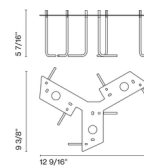

By Marset

Description

The Domus Concrete Mounting Plate is an accessory for the Domus Outdoor Bollard by Marset. The mounting plate allows the bollard to be anchored into a newly poured concrete slab, and it is available in 1, 2, and 3 light configurations to create arrangements of multiple fixtures.

Shown in stainless steel

1-Light

2-Light

3-Light

Specifications

COLOR	N/A
BODY FINISH	Stainless Steel
WATTAGE	N/A
DIMMER	N/A
DIMENSIONS	5.3"W x 5.4"H x 2.5"D
BULB	N/A

CLICK TO VIEW PRODUCT

Notes: