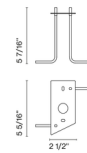

By Marset

Description

The Domus Concrete Mounting Plate is an accessory for the Domus Outdoor Bollard by Marset. The mounting plate allows the bollard to be anchored into a newly poured concrete slab, and it is available in 1, 2, and 3 light configurations to create arrangements of multiple fixtures.

Shown in stainless steel

1-Light

2-Light

3-Light

Specifications

COLOR	N/A
BODY FINISH	Stainless Steel
WATTAGE	N/A
DIMMER	N/A
DIMENSIONS	5.3"W x 5.4"H x 2.5"D
BULB	N/A

CLICK TO VIEW PRODUCT

Notes: