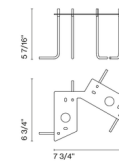

By Marset

Description

The Domus Concrete Mounting Plate is an accessory for the Domus Outdoor Bollard by Marset. The mounting plate allows the bollard to be anchored into a newly poured concrete slab, and it is available in 1, 2, and 3 light configurations to create arrangements of multiple fixtures.

Shown in stainless steel

1-Light

2-Light

3-Light

Specifications

COLOR	N/A
BODY FINISH	Stainless Steel
WATTAGE	N/A
DIMMER	N/A
DIMENSIONS	5.3"W x 5.4"H x 2.5"D
BULB	N/A

CLICK TO VIEW PRODUCT

Notes: