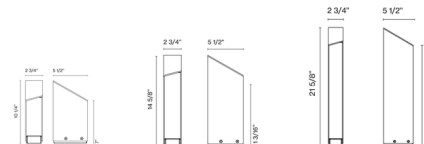

By Marset

Description

The Domus Outdoor Bollard offers a distinctive silhouette that will enhance the decor of any outdoor space with its strong, architectural lines. The light source is hidden beneath the bollard's slanted top, providing light while reducing unpleasant glare and revealing the fixture's open interior. Note: A 24V LED driver is required, but not included. The driver must be installed in a dry location or an enclosure rated for wet / outdoor locations.

Shown in black

Specifications

COLOR N/A
BODY FINISH Black
WATTAGE 7W
DIMMER N/A
DIMENSIONS 5.5"W x 10.25"H x 2.75"D
INTEGRATED LED MODULE 1 x LED/7W/24V LED
COUNTRY OF ORIGIN Spain

Technical Information

COLOR RENDERING 90 CRI
LAMP COLOR 2700K
LUMENS/WATT 14.00
LUMINOUS FLUX 98 lumens