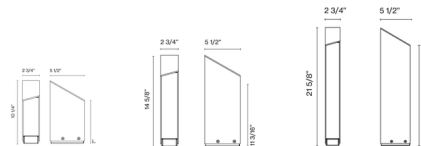

By Marset

Description

The Domus Outdoor Bollard offers a distinctive silhouette that will enhance the decor of any outdoor space with its strong, architectural lines. The light source is hidden beneath the bollard's slanted top, providing light while reducing unpleasant glare and revealing the fixture's open interior. Note: A 24V LED driver is required, but not included. The driver must be installed in a dry location or an enclosure rated for wet / outdoor locations.

Shown in black

Specifications

COLOR N/A
BODY FINISH Black
WATTAGE 7W
DIMMER N/A
DIMENSIONS 5.5"W x 10.25"H x 2.75"D
INTEGRATED LED MODULE 1 x LED/7W/24V LED
COUNTRY OF ORIGIN Spain

Technical Information

COLOR RENDERING 90 CRI
LAMP COLOR 2700K
LUMENS/WATT 14.00
LUMINOUS FLUX 98 lumens