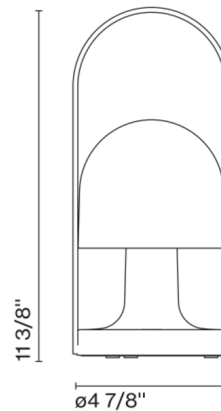

CLICK TO VIEW PRODUCT

Notes: