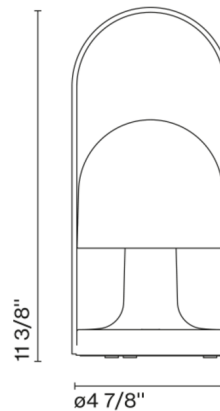

CLICK TO VIEW PRODUCT

Notes: