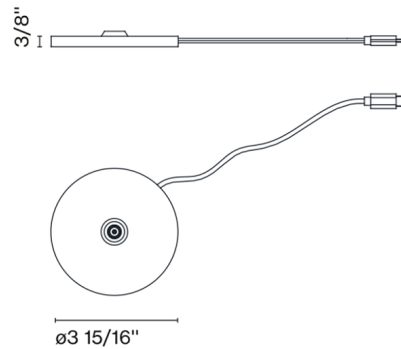

By Marset

Description

The FollowMe Single Charging Base is an optional accessory for the FollowMe Portable Table Lamp by Marset that provides faster charging. Includes USB-C cord (wall plug adapter not included).

Shown in black

Specifications

| | |
|-------------------|----------------|
| COLOR | N/A |
| BODY FINISH | Black |
| WATTAGE | N/A |
| DIMMER | N/A |
| DIMENSIONS | 3.9"W x 0.38"H |
| BULB | N/A |
| COUNTRY OF ORIGIN | Spain |