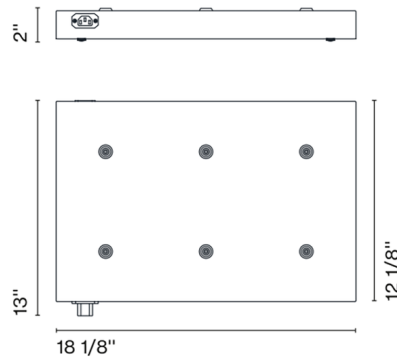

Shown in black

Specifications

COLOR	N/A
BODY FINISH	Black
WATTAGE	N/A
DIMMER	N/A
DIMENSIONS	18.12"W x 2"H x 13"D
BULB	N/A
COUNTRY OF ORIGIN	Spain

CLICK TO VIEW PRODUCT

Notes: