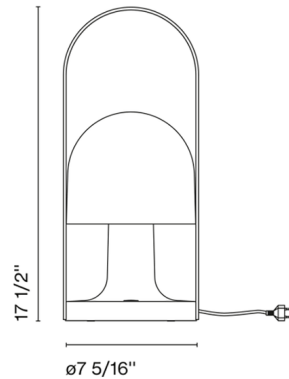

By Marset

Description

Lightweight and compact with a charismatic silhouette, the FollowMe Plus Table Lamp will create a warm, inviting atmosphere. The dome-shaped opal polycarbonate shade provides a softly diffused glow, and the plywood arch adds a stylish accent. On/off switch located on the base.

Shown in oak / opal

Specifications

COLOR	Opal
BODY FINISH	Oak
WATTAGE	10W
DIMMER	N/A
DIMENSIONS	7.31"W x 17.5"H
BULB NOT INCLUDED	1 x A19/Medium (E26)/10W/120V LED
COUNTRY OF ORIGIN	Spain

Technical Information

PRODUCT DIMENSIONS	Cord Length: 79.2"
--------------------	--------------------

CLICK TO VIEW PRODUCT

Notes: