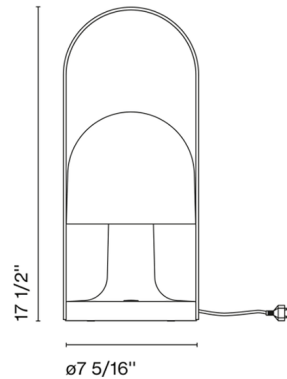

By Marset

Description

Lightweight and compact with a charismatic silhouette, the FollowMe Plus Table Lamp will create a warm, inviting atmosphere. The dome-shaped opal polycarbonate shade provides a softly diffused glow, and the plywood arch adds a stylish accent. On/off switch located on the base.

Shown in oak / opal

Specifications

| | |
|-------------------|-----------------------------------|
| COLOR | Opal |
| BODY FINISH | Oak |
| WATTAGE | 10W |
| DIMMER | N/A |
| DIMENSIONS | 7.31"W x 17.5"H |
| BULB NOT INCLUDED | 1 x A19/Medium (E26)/10W/120V LED |
| COUNTRY OF ORIGIN | Spain |

Technical Information

| | |
|--------------------|--------------------|
| PRODUCT DIMENSIONS | Cord Length: 79.2" |
|--------------------|--------------------|

CLICK TO VIEW PRODUCT

Notes: