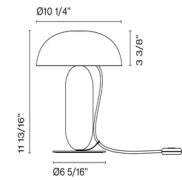

Description

The Gambosa Table Lamp challenges our ideas of rigidity with its playful geometry of rounded shapes. Though Gambosa features gently curved forms for a soft look, it is crafted from sturdy steel and offers a sculptural presence. The lamp is capped with a painted steel or Opal polycarbonate dome to complete the look. On/off switch located on cord.

Shown in orange / pink

Specifications

COLOR	Pink
BODY FINISH	Orange
WATTAGE	8W
DIMMER	N/A
DIMENSIONS	10.25"W x 11.75"H
BULB NOT INCLUDED	2 x B10/Candelabra (E12)/4W/120V LED
COUNTRY OF ORIGIN	Spain

Technical Information

PRODUCT DIMENSIONS	Cord Length: 78.7"
--------------------	--------------------

CLICK TO VIEW PRODUCT

Notes: