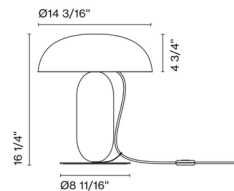

Description

The Gambosa Table Lamp challenges our ideas of rigidity with its playful geometry of rounded shapes. Though Gambosa features gently curved forms for a soft look, it is crafted from sturdy steel and offers a sculptural presence. The lamp is capped with a painted steel or Opal polycarbonate dome to complete the look. On/off switch located on cord.

Shown in orange / pink

Specifications

COLOR	Pink
BODY FINISH	Orange
WATTAGE	8W
DIMMER	N/A
DIMENSIONS	10.25"W x 11.75"H
BULB NOT INCLUDED	2 x B10/Candelabra (E12)/4W/120V LED
COUNTRY OF ORIGIN	Spain

Technical Information

PRODUCT DIMENSIONS	Cord Length: 78.7"
--------------------	--------------------

CLICK TO VIEW PRODUCT

Notes: