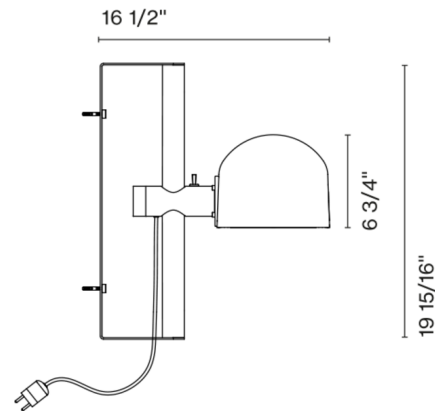

Specifications

COLOR	Black
BODY FINISH	Chrome
WATTAGE	7.5W
DIMMER	N/A
DIMENSIONS	6.75"W x 19.93"H x 16.5"D
BULB NOT INCLUDED	1 x A19/Medium (E26)/7.5W/120V LED
COUNTRY OF ORIGIN	Spain

Technical Information

PRODUCT DIMENSIONS	Cord Length: 98.4"
--------------------	--------------------

Shown in chrome / black

CLICK TO VIEW PRODUCT

Notes: