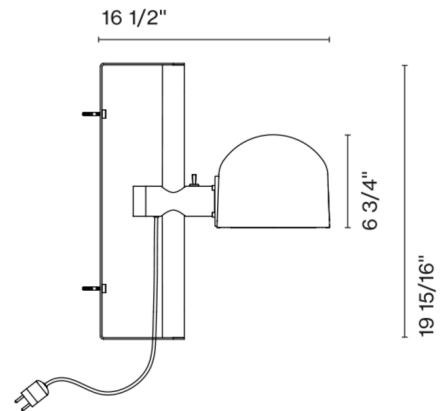

By Marset

Description

Designed by P. Aragay and J. Prez Mateo and originally released in 1973, the Lauro Plug-In Wall sconce is a testament to the idea that good design is timeless. Lauro is composed of a methacrylate dome shade and sleek steel frame, two classic materials that recall the design language of the past. However, Lauro's streamlined silhouette and function adjustability allow it to effortlessly blend into both modern and retro interiors alike. The shade can be raised and lowered along the frame, as well as rotated side to side to aim its light precisely where it is needed. On/off toggle switch located on lampshade.

Shown in dark brown / black

Specifications

COLOR	Black
BODY FINISH	Dark Brown
WATTAGE	7.5W
DIMMER	N/A
DIMENSIONS	6.75"W x 19.93"H x 16.5"D
BULB NOT INCLUDED	1 x A19/Medium (E26)/7.5W/120V LED
COUNTRY OF ORIGIN	Spain