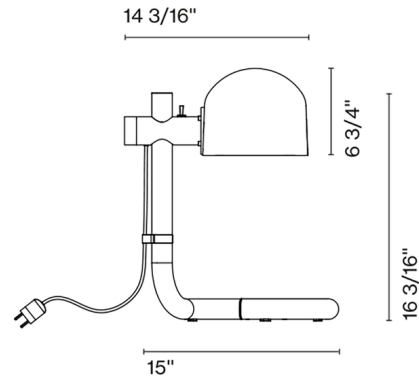

Specifications

COLOR	Opal
BODY FINISH	Dark Brown
WATTAGE	7.5W
DIMMER	N/A
DIMENSIONS	15"W x 16.2"H x 15"D
BULB NOT INCLUDED	1 x A19/Medium (E26)/7.5W/120V LED
COUNTRY OF ORIGIN	Spain

Technical Information

PRODUCT DIMENSIONS	Cord Length: 98.4"
--------------------	--------------------

Shown in dark brown / opal

CLICK TO VIEW PRODUCT

Notes: