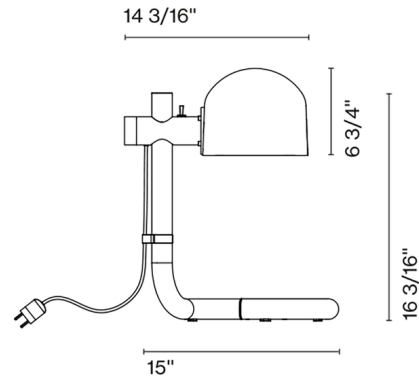

Specifications

| | |
|-------------------|------------------------------------|
| COLOR | Opal |
| BODY FINISH | Dark Brown |
| WATTAGE | 7.5W |
| DIMMER | N/A |
| DIMENSIONS | 15"W x 16.2"H x 15"D |
| BULB NOT INCLUDED | 1 x A19/Medium (E26)/7.5W/120V LED |
| COUNTRY OF ORIGIN | Spain |

Technical Information

| | |
|--------------------|--------------------|
| PRODUCT DIMENSIONS | Cord Length: 98.4" |
|--------------------|--------------------|

Shown in dark brown / opal

CLICK TO VIEW PRODUCT