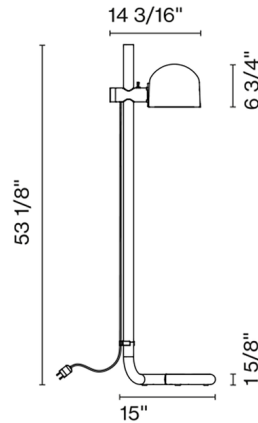

CLICK TO VIEW PRODUCT

Notes: