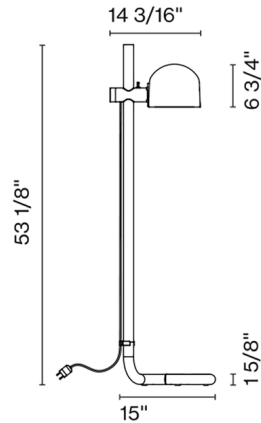

CLICK TO VIEW PRODUCT

Notes: