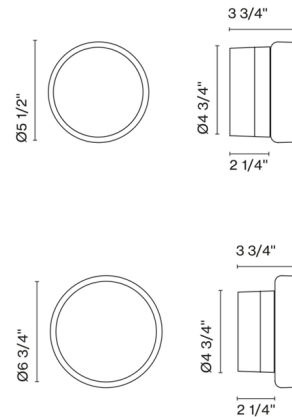

CLICK TO VIEW PRODUCT

Notes: