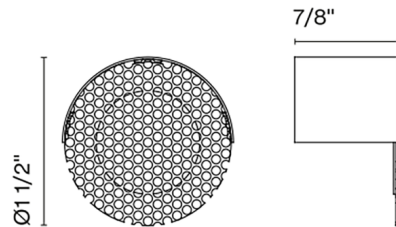

Description

The Roc Mini Downward Anti-Glare Accessory is an optional accessory for the Roc Mini Outdoor Wall Sconce by Marset. The accessory provides an additional filter to reduce glare when directly viewing the front of the sconce, as well as a shield which directs light downward. This accessory is perfect for providing downward lighting for paths and walkways.

Specifications

COLOR	N/A
BODY FINISH	Black
WATTAGE	N/A
DIMMER	N/A
DIMENSIONS	N/A
BULB	N/A
COUNTRY OF ORIGIN	Spain

Shown in black

CLICK TO VIEW PRODUCT

Notes: