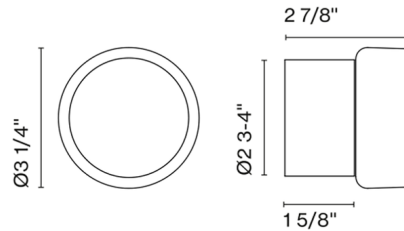

### Description

The Roc Mini Outdoor Wall Sconce is a compact fixture suitable for both indoor and outdoor use. The pressed glass diffuser features an undulating texture that obscures the light source to reduce unpleasant glare and create a welcoming ambiance. Note: Due to its size, this fixture requires a 2 inch junction box. A 24V remote driver (sold separately) is required. A remote driver enclosure is not included.

### Specifications

COLOR	N/A
BODY FINISH	Black
WATTAGE	3W
DIMMER	N/A
DIMENSIONS	3.25"W x 3.25"H x 2.87"D
INTEGRATED LED MODULE	1 x LED/2.95W/24V LED
COUNTRY OF ORIGIN	Spain