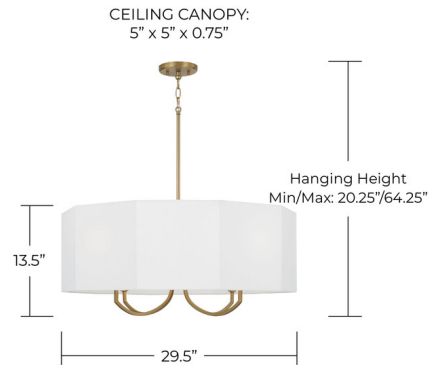

Lightology

lightology.com
866-954-4489
04-25-26

Project: _____

Company: _____

Location: _____ Fixture Type: _____

SPEC #: **CPT1536389**

Approved On: _____ Approved By: _____

Adrian Shade Chandelier By Capital Lighting

Description

Defined by its geometric form, this chandelier introduces a strong, architectural presence with a sophisticated edge. The octagonal white fabric shade and faceted candle sleeves create layered dimension, complimented by an aged brass finish that adds warmth and classic character.

Shown in aged brass / white

Specifications

COLOR	White
BODY FINISH	Aged Brass
WATTAGE	36W
DIMMER	Standard 120V
DIMENSIONS	29.5"W x 13.5"H
BULB NOT INCLUDED	4 x B10/Candelabra (E12)/9W/120V LED
COUNTRY OF ORIGIN	Viet Nam

Technical Information

PRODUCT DIMENSIONS	Rods Included: 6"(1), 12"(1), 18"(1)
--------------------	--------------------------------------

CLICK TO VIEW PRODUCT

Notes: