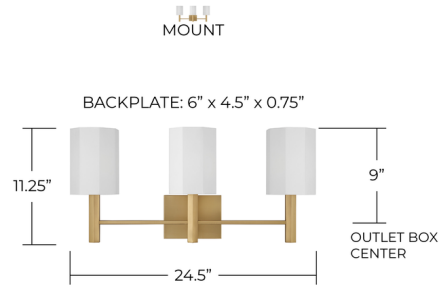

Lightology

lightology.com
866-954-4489
04-25-26

Project: _____

Company: _____

Location: _____ Fixture Type: _____

SPEC #: **CPT1536390**

Approved On: _____ Approved By: _____

Adrian Bathroom Vanity Light By Capital Lighting

Description

The Adrian 3-light vanity offers a structured and sophisticated presence. Crisp white octagonal fabric shades and detailed candle sleeves introduce layered dimension, complimented by an aged brass finish that brings a warm classic touch.

Shown in aged brass / white

EXTENDS FROM WALL: 6"

Specifications

COLOR	White
BODY FINISH	Aged Brass
WATTAGE	27W
DIMMER	Standard 120V
DIMENSIONS	24.5"W x 11.25"H x 6"D
BULB NOT INCLUDED	3 x B10/Candelabra (E12)/9W/120V LED
COUNTRY OF ORIGIN	Viet Nam