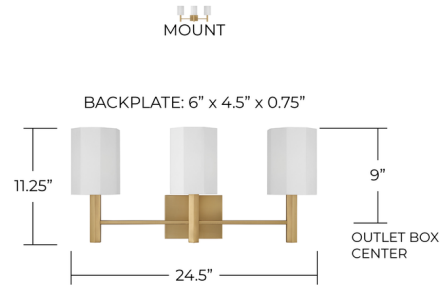

Lightology

lightology.com
866-954-4489
07-09-26

Project: _____

Company: _____

Location: _____ Fixture Type: _____

SPEC #: **CPT1536390**

Approved On: _____ Approved By: _____

Adrian Bathroom Vanity Light By Capital Lighting

Description

The Adrian 3-light vanity offers a structured and sophisticated presence. Crisp white octagonal fabric shades and detailed candle sleeves introduce layered dimension, complimented by an aged brass finish that brings a warm classic touch.

Shown in aged brass / white

EXTENDS FROM WALL: 6"

Specifications

COLOR	White
BODY FINISH	Aged Brass
WATTAGE	27W
DIMMER	Standard 120V
DIMENSIONS	24.5"W x 11.25"H x 6"D
BULB NOT INCLUDED	3 x B10/Candelabra (E12)/9W/120V LED
COUNTRY OF ORIGIN	Viet Nam