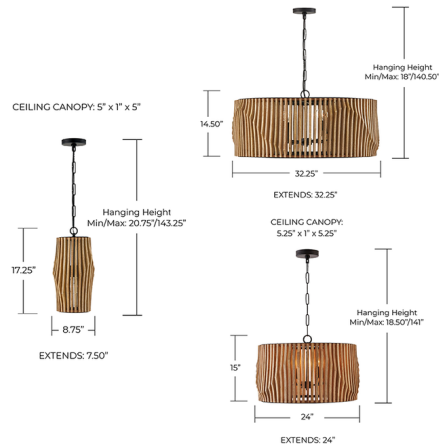

## Archer Pendant By Capital Lighting

### Description

Featuring elongated vertical lines, the sculptural style of the Archer Pendant is stunning from every angle. Artisan-crafted slats of mango wood create the sensation of motion in a visually intriguing wave grounded by a Matte Black metal frame.

### Specifications

COLOR	Blonde Wood
BODY FINISH	Matte Brass / Blonde Wood
WATTAGE	8W
DIMMER	Standard 120V
DIMENSIONS	8.75\"W x 17.25\"H
BULB NOT INCLUDED	1 x G16.5/Candelabra (E12)/8W/120V LED
COUNTRY OF ORIGIN	India