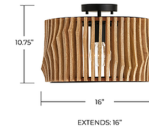

Description

The sculptural style of the Archer Dual Mount Pendant is stunning from every angle. Whether hung as a pendant or semi-flush, the artisan-crafted slats of wood create the sensation of motion in a visually intriguing wave grounded by a metal frame. Can be used as a pendant or semi-flush ceiling light.

Specifications

COLOR	Blonde Wood
BODY FINISH	Matte Brass / Blonde Wood
WATTAGE	17W
DIMMER	Standard 120V
DIMENSIONS	16"W x 10.75"H
BULB NOT INCLUDED	1 x G25/Medium (E26)/17W/120V LED
COUNTRY OF ORIGIN	India

Notes:

Shown in matte brass / blonde wood / blonde wood

CEILING CANOPY:
5" x 5" x 1"

CLICK TO VIEW PRODUCT