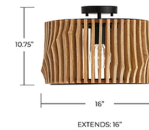

### Description

The sculptural style of the Archer Dual Mount Pendant is stunning from every angle. Whether hung as a pendant or semi-flush, the artisan-crafted slats of wood create the sensation of motion in a visually intriguing wave grounded by a metal frame. Can be used as a pendant or semi-flush ceiling light.

### Specifications

COLOR	Blonde Wood
BODY FINISH	Matte Brass / Blonde Wood
WATTAGE	17W
DIMMER	Standard 120V
DIMENSIONS	16"W x 10.75"H
BULB NOT INCLUDED	1 x G25/Medium (E26)/17W/120V LED
COUNTRY OF ORIGIN	India

Notes:

Shown in matte brass / blonde wood / blonde wood

CEILING CANOPY:  
5" x 5" x 1"

CLICK TO VIEW PRODUCT