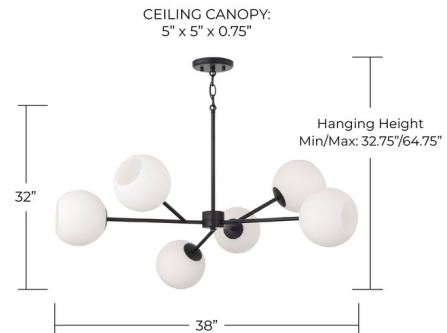

Lightology

lightology.com
866-954-4489
06-01-26

Project: _____
Company: _____
Location: _____ Fixture Type: _____
SPEC #: **CPT1536404**
Approved On: _____ Approved By: _____

Atlas Chandelier By Capital Lighting

Description

The Atlas Chandelier features a modern, sculptural design with a dynamic arrangement of arms that creates visual interest from every angle. Globe shades are positioned along angled branches, allowing light to flow freely and brighten the surrounding space. Its open, balanced structure offers a sleek statement piece that complements a variety of interiors.

Shown in matte black / white

Specifications

COLOR N/A
BODY FINISH Matte Black / White
WATTAGE 54W
DIMMER Standard 120V
DIMENSIONS 38"W x 32"H
BULB NOT INCLUDED 6 x G16.5/Candelabra (E12)/9W/120V LED
COUNTRY OF ORIGIN Viet Nam

Technical Information

PRODUCT DIMENSIONS Rods Included: 6"(1), 12"(1), 18"(1)

CLICK TO VIEW PRODUCT

Notes: