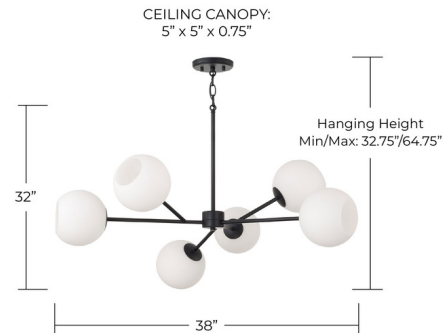

Lightology

lightology.com
866-954-4489
04-16-26

Project: _____

Company: _____

Location: _____ Fixture Type: _____

SPEC #: **CPT1536404**

Approved On: _____ Approved By: _____

Atlas Chandelier By Capital Lighting

Description

The Atlas Chandelier features a modern, sculptural design with a dynamic arrangement of arms that creates visual interest from every angle. Globe shades are positioned along angled branches, allowing light to flow freely and brighten the surrounding space. Its open, balanced structure offers a sleek statement piece that complements a variety of interiors.

Shown in matte black / white

Specifications

COLOR N/A
BODY FINISH Matte Black / White
WATTAGE 54W
DIMMER Standard 120V
DIMENSIONS 38"W x 32"H
BULB NOT INCLUDED 6 x G16.5/Candelabra (E12)/9W/120V LED
COUNTRY OF ORIGIN Viet Nam

Technical Information

PRODUCT DIMENSIONS Rods Included: 6"(1), 12"(1), 18"(1)

CLICK TO VIEW PRODUCT

Notes: