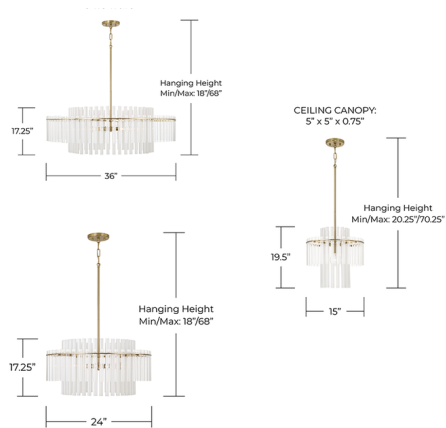

Lightology

lightology.com
866-954-4489
04-25-26

Project: _____

Company: _____

Location: _____ Fixture Type: _____

SPEC #: **CPT1536405**

Approved On: _____ Approved By: _____

Blair Pendant By Capital Lighting

Description

This pendant showcases a layered, dimensional design created by two concentric rings of glass rods. Taller, textured tubes form the inner ring, while a surrounding layer of shorter, smooth glass elements adds contrast and depth. The staggered arrangement creates a soft, radiant glow that enhances the fixture's sculptural presence. The design brings a refined, modern elegance to dining areas, entryways, or living spaces.

Specifications

COLOR . . . . . Clear
BODY FINISH . . . . . Aged Brass
WATTAGE 54W
DIMMER . . . . . Standard 120V
DIMENSIONS . . . . . 36"W x 17.25"H
BULB NOT INCLUDED . . . . . 6 x G16.5/Candelabra (E12)/9W/120V LED
COUNTRY OF ORIGIN . . . . . Viet Nam

Notes: _____

CLICK TO VIEW PRODUCT