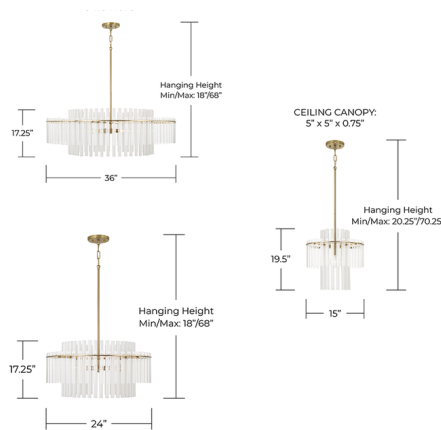

Lightology

lightology.com
866-954-4489
07-01-26

Project: _____

Company: _____

Location: _____ Fixture Type: _____

SPEC #: **CPT1536405**

Approved On: _____ Approved By: _____

Blair Pendant By Capital Lighting

Description

This pendant showcases a layered, dimensional design created by two concentric rings of glass rods. Taller, textured tubes form the inner ring, while a surrounding layer of shorter, smooth glass elements adds contrast and depth. The staggered arrangement creates a soft, radiant glow that enhances the fixture's sculptural presence. The design brings a refined, modern elegance to dining areas, entryways, or living spaces.

Specifications

COLOR . . . . . Clear
BODY FINISH . . . . . Aged Brass
WATTAGE 54W
DIMMER . . . . . Standard 120V
DIMENSIONS . . . . . 36"W x 17.25"H
BULB NOT INCLUDED . . . . . 6 x G16.5/Candelabra (E12)/9W/120V LED
COUNTRY OF ORIGIN . . . . . Viet Nam

Notes:

CLICK TO VIEW PRODUCT