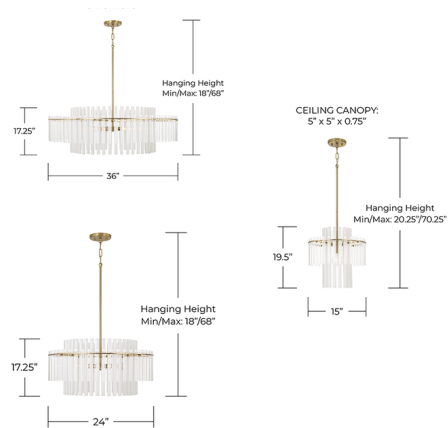

Description

This pendant showcases a layered, dimensional design created by two concentric rings of glass rods. Taller, textured tubes form the inner ring, while a surrounding layer of shorter, smooth glass elements adds contrast and depth. The staggered arrangement creates a soft, radiant glow that enhances the fixture's sculptural presence. The design brings a refined, modern elegance to dining areas, entryways, or living spaces.

Specifications

COLOR	Clear
BODY FINISH	Aged Brass
WATTAGE	36W
DIMMER	Standard 120V
DIMENSIONS	24"W x 17.25"H
BULB NOT INCLUDED	4 x G16.5/Candelabra (E12)/9W/120V LED
COUNTRY OF ORIGIN	Viet Nam

Technical Information

PRODUCT DIMENSIONS Rods Included: 6"(1), 12"(1), 18"(1)

Shown in aged brass / clear

CLICK TO VIEW PRODUCT

Notes: