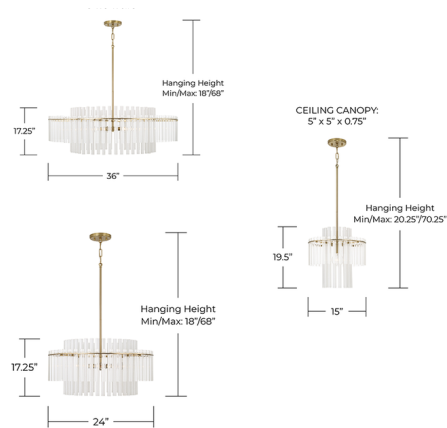

### Description

This pendant showcases a layered, dimensional design created by two concentric rings of glass rods. Taller, textured tubes form the inner ring, while a surrounding layer of shorter, smooth glass elements adds contrast and depth. The staggered arrangement creates a soft, radiant glow that enhances the fixture's sculptural presence. The design brings a refined, modern elegance to dining areas, entryways, or living spaces.

### Specifications

COLOR . . . . . Clear  
BODY FINISH . . . . . Aged Brass  
WATTAGE . . . . . 36W  
DIMMER . . . . . Standard 120V  
DIMENSIONS . . . . . 24"W x 17.25"H  
BULB NOT INCLUDED . . . . . 4 x G16.5/Candelabra (E12)/9W/120V LED  
COUNTRY OF ORIGIN . . . . . Viet Nam

### Technical Information

PRODUCT DIMENSIONS . . . . . Rods Included: 6"(1), 12"(1), 18"(1)

Shown in aged brass / clear

CLICK TO VIEW PRODUCT

Notes: