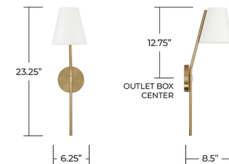

Description

The Cami Sconce offers a refined balance of traditional influence and modern simplicity. Its streamlined profile features a gently tapered shade paired with a slim, elongated arm, creating a polished and understated look. Designed with contrasting materials, this wall sconce delivers a subtle two-tone effect that enhances its contemporary appeal while maintaining a timeless feel.

Specifications

COLOR	White
BODY FINISH	Aged Brass
WATTAGE	9W
DIMMER	Standard 120V
DIMENSIONS	6.25"W x 23.25"H x 8.5"D
BULB NOT INCLUDED	1 x B10/Candelabra (E12)/9W/120V LED
COUNTRY OF ORIGIN	Viet Nam

Shown in aged brass / white