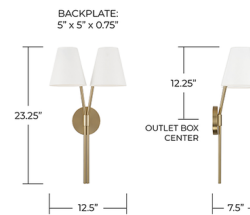

Description

The Cami Sconce offers a refined balance of traditional influence and modern simplicity. Its streamlined profile features a gently tapered shade paired with a slim, elongated arm, creating a polished and understated look. Designed with contrasting materials, this wall sconce delivers a subtle two-tone effect that enhances its contemporary appeal while maintaining a timeless feel.

Specifications

COLOR	White
BODY FINISH	Aged Brass
WATTAGE	9W
DIMMER	Standard 120V
DIMENSIONS	6.25"W x 23.25"H x 8.5"D
BULB NOT INCLUDED	1 x B10/Candelabra (E12)/9W/120V LED
COUNTRY OF ORIGIN	Viet Nam

Shown in aged brass / white