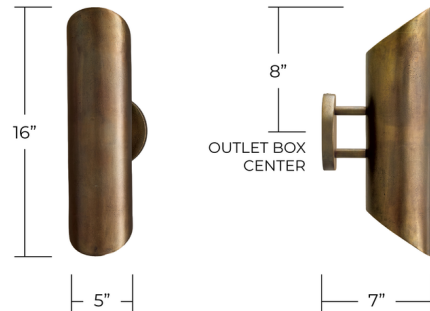

Lightology

lightology.com
866-954-4489
04-28-26

Project: _____

Company: _____

Location: _____ Fixture Type: _____

SPEC #: **CPT1536412**

Approved On: _____ Approved By: _____

Casa Dual Wall Sconce By Capital Lighting

Description

Blending a sleek, modern silhouette with handcrafted detail, the Casa Dual Sconce brings a refined presence to any wall space. The oxidized brass finish is applied by hand, creating natural variations in tone and texture that make each fixture uniquely its own. No two pieces are exactly alike, adding depth and individuality to every installation.

Shown in oxidized brass

BACKPLATE:
5" x 5" x 0.75"

Specifications

COLOR	N/A
BODY FINISH	Oxidized Brass
WATTAGE	34W
DIMMER	Standard 120V
DIMENSIONS	5"W x 16"H x 7"D
BULB NOT INCLUDED	2 x PAR20/Medium (E26)/17W/120V LED
COUNTRY OF ORIGIN	India