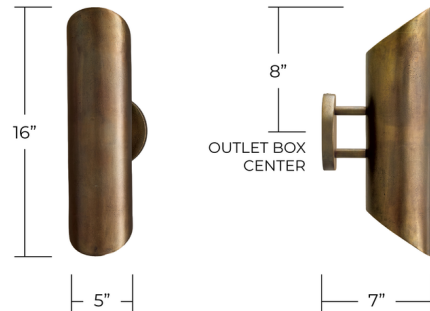

## Casa Dual Wall Sconce By Capital Lighting

### Description

Blending a sleek, modern silhouette with handcrafted detail, the Casa Dual Sconce brings a refined presence to any wall space. The oxidized brass finish is applied by hand, creating natural variations in tone and texture that make each fixture uniquely its own. No two pieces are exactly alike, adding depth and individuality to every installation.

Shown in oxidized brass

BACKPLATE:  
5" x 5" x 0.75"

### Specifications

COLOR	N/A
BODY FINISH	Oxidized Brass
WATTAGE	34W
DIMMER	Standard 120V
DIMENSIONS	5"W x 16"H x 7"D
BULB NOT INCLUDED	2 x PAR20/Medium (E26)/17W/120V LED
COUNTRY OF ORIGIN	India

CLICK TO VIEW PRODUCT