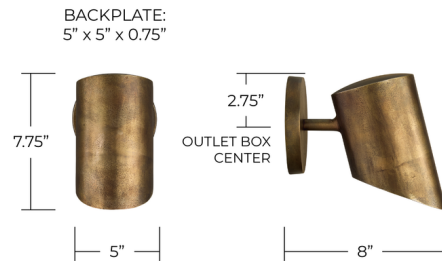

Lightology

lightology.com
866-954-4489
05-17-26

Project: _____

Company: _____

Location: _____ Fixture Type: _____

SPEC #: **CPT1536413**

Approved On: _____ Approved By: _____

Casa Cylinder Wall Sconce By Capital Lighting

Description

Blending a sleek, modern silhouette with handcrafted detail, the Casa Wall Sconce brings a refined presence to any wall space. The oxidized brass finish is applied by hand, creating natural variations in tone and texture that make each fixture uniquely its own. No two pieces are exactly alike, adding depth and individuality to every installation.

Shown in oxidized brass

Specifications

COLOR	N/A
BODY FINISH	Oxidized Brass
WATTAGE	17W
DIMMER	Standard 120V
DIMENSIONS	5"W x 7.75"H x 8"D
BULB NOT INCLUDED	1 x PAR20/Medium (E26)/17W/120V LED
COUNTRY OF ORIGIN	India