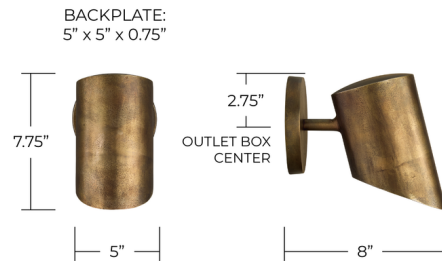

Lightology

lightology.com
866-954-4489
07-03-26

Project: _____

Company: _____

Location: _____ Fixture Type: _____

SPEC #: **CPT1536413**

Approved On: _____ Approved By: _____

Casa Cylinder Wall Sconce By Capital Lighting

Description

Blending a sleek, modern silhouette with handcrafted detail, the Casa Wall Sconce brings a refined presence to any wall space. The oxidized brass finish is applied by hand, creating natural variations in tone and texture that make each fixture uniquely its own. No two pieces are exactly alike, adding depth and individuality to every installation.

Shown in oxidized brass

Specifications

COLOR	N/A
BODY FINISH	Oxidized Brass
WATTAGE	17W
DIMMER	Standard 120V
DIMENSIONS	5"W x 7.75"H x 8"D
BULB NOT INCLUDED	1 x PAR20/Medium (E26)/17W/120V LED
COUNTRY OF ORIGIN	India