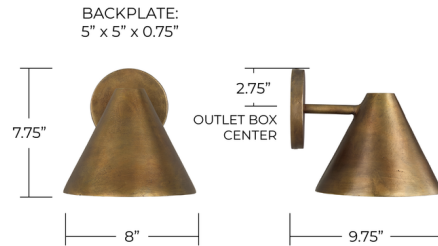

Lightology

lightology.com
866-954-4489
05-17-26

Project: _____

Company: _____

Location: _____ Fixture Type: _____

SPEC #: **CPT1536414**

Approved On: _____ Approved By: _____

Casa Cone Wall Sconce By Capital Lighting

Description

Blending a sleek, modern silhouette with handcrafted detail, the Casa Wall Sconce brings a refined presence to any wall space. The oxidized brass finish is applied by hand, creating natural variations in tone and texture that make each fixture uniquely its own. No two pieces are exactly alike, adding depth and individuality to every installation.

Shown in oxidized brass

Specifications

COLOR	N/A
BODY FINISH	Oxidized Brass
WATTAGE	17W
DIMMER	Standard 120V
DIMENSIONS	8"W x 7.75"H x 9.75"D
BULB NOT INCLUDED	1 x PAR20/Medium (E26)/17W/120V LED
COUNTRY OF ORIGIN	India