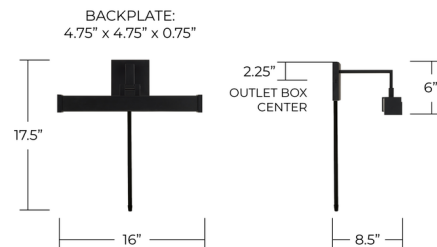

Description

Defined by its clean lines and structured form, the Cortland Picture Light introduces a refined, architectural presence to classic interiors. The streamlined bar and squared backplate create a balanced, modernized take on a traditional design, while the adjustable arm allows for precise positioning of light where it's needed most. Equipped with an integrated LED, this fixture delivers efficient, focused illumination ideal for highlighting artwork or dcor. For added versatility, it includes a convenient plug-in option with an on/off switch located along the cord, making installation simple and user-friendly.

Shown in matte black / frosted

Specifications

COLOR Frosted
BODY FINISH Matte Black
WATTAGE 18W
DIMMER Standard 120V
DIMENSIONS 16"W x 17.5"H x 8.5"D
INTEGRATED LED MODULE 1 x LED/18W/120V LED
COUNTRY OF ORIGIN Viet Nam