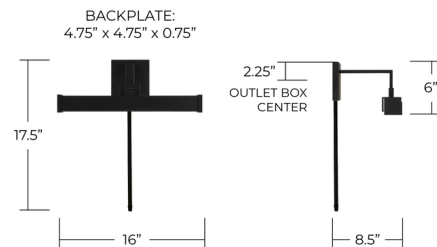

### Description

Defined by its clean lines and structured form, the Cortland Picture Light introduces a refined, architectural presence to classic interiors. The streamlined bar and squared backplate create a balanced, modernized take on a traditional design, while the adjustable arm allows for precise positioning of light where it's needed most. Equipped with an integrated LED, this fixture delivers efficient, focused illumination ideal for highlighting artwork or dcor. For added versatility, it includes a convenient plug-in option with an on/off switch located along the cord, making installation simple and user-friendly.

### Specifications

COLOR	Frosted
BODY FINISH	Matte Black
WATTAGE	18W
DIMMER	Standard 120V
DIMENSIONS	16\"W x 17.5\"H x 8.5\"D
INTEGRATED LED MODULE	1 x LED/18W/120V LED
COUNTRY OF ORIGIN	Viet Nam