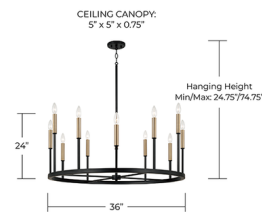

### Specifications

COLOR . . . . . N/A  
 BODY FINISH . . . . . Espresso / Brass  
 WATTAGE . . . . . 108W  
 DIMMER . . . . . Standard 120V  
 DIMENSIONS . . . . . 36"W x 24"H  
 BULB NOT INCLUDED . . . . . 12 x B10/Candelabra (E12)/9W/120V LED  
 COUNTRY OF ORIGIN . . . . . Viet Nam

### Technical Information

PRODUCT DIMENSIONS . . . . . Rods Included: 6"(1), 12"(1), 18"(1)

Shown in espresso / brass

CLICK TO VIEW PRODUCT

Notes: