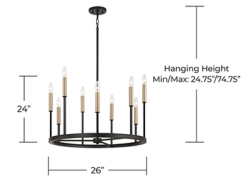

### Description

The Davis Chandelier brings a refined, tailored presence with its streamlined ring design and balanced proportions. Its clean, structured form creates a timeless look that works well across a variety of interiors. Espresso and brass cylindrical candle sleeves introduce a subtle modern element and can be swapped out for flexible styling, making it easy to achieve either a coordinated appearance or a distinctive two-tone effect.

### Specifications

COLOR . . . . . N/A  
 BODY FINISH . . . . . Espresso / Brass  
 WATTAGE . . . . . 108W  
 DIMMER . . . . . Standard 120V  
 DIMENSIONS . . . . . 36"W x 24"H  
 BULB NOT INCLUDED . . . . . 12 x B10/Candelabra (E12)/9W/120V LED  
 COUNTRY OF ORIGIN . . . . . Viet Nam

### Technical Information

PRODUCT DIMENSIONS . . . . . Rods Included: 6"(1), 12"(1), 18"(1)

Shown in espresso / brass

CLICK TO VIEW PRODUCT

Notes: