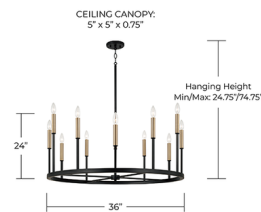

Specifications

COLOR	N/A
BODY FINISH	Espresso / Brass
WATTAGE	108W
DIMMER	Standard 120V
DIMENSIONS	36"W x 24"H
BULB NOT INCLUDED	12 x B10/Candelabra (E12)/9W/120V LED
COUNTRY OF ORIGIN	Viet Nam

Technical Information

PRODUCT DIMENSIONS	Rods Included: 6"(1), 12"(1), 18"(1)
--------------------	--------------------------------------

Shown in espresso / brass

CLICK TO VIEW PRODUCT

Notes: