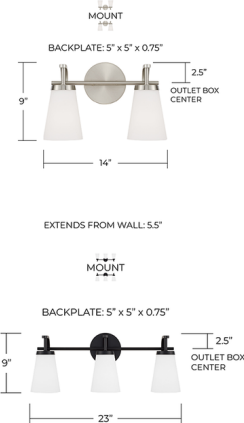

Description

The Drake Bathroom Vanity offers a clean, timeless design that easily complements a variety of interior spaces. A streamlined horizontal bar is paired with gently curved arms, creating a balanced silhouette that feels both classic and refined. The tapered glass shades provide soft, even illumination, making it ideal for daily routines while adding a subtle layer of warmth to the room. With its understated detailing and versatile style, this fixture transitions seamlessly between traditional and modern interiors.

Shown in matte black / soft white

Specifications

COLOR	Soft White
BODY FINISH	Matte Black
WATTAGE	34W
DIMMER	Standard 120V
DIMENSIONS	14"W x 9"H x 5.5"D
BULB NOT INCLUDED	2 x A19/Medium (E26)/17W/120V LED
COUNTRY OF ORIGIN	Viet Nam