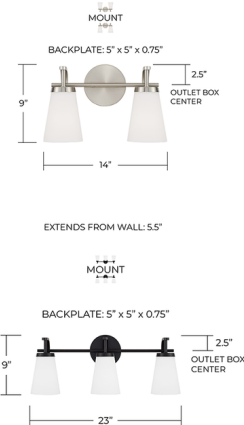

### Description

The Drake Bathroom Vanity offers a clean, timeless design that easily complements a variety of interior spaces. A streamlined horizontal bar is paired with gently curved arms, creating a balanced silhouette that feels both classic and refined. The tapered glass shades provide soft, even illumination, making it ideal for daily routines while adding a subtle layer of warmth to the room. With its understated detailing and versatile style, this fixture transitions seamlessly between traditional and modern interiors.

### Specifications

COLOR	Soft White
BODY FINISH	Matte Black
WATTAGE	34W
DIMMER	Standard 120V
DIMENSIONS	14"W x 9"H x 5.5"D
BULB NOT INCLUDED	2 x A19/Medium (E26)/17W/120V LED
COUNTRY OF ORIGIN	Viet Nam