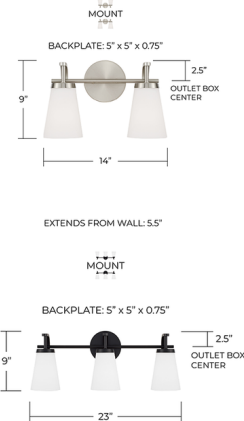

Description

The Drake Bathroom Vanity offers a clean, timeless design that easily complements a variety of interior spaces. A streamlined horizontal bar is paired with gently curved arms, creating a balanced silhouette that feels both classic and refined. The tapered glass shades provide soft, even illumination, making it ideal for daily routines while adding a subtle layer of warmth to the room. With its understated detailing and versatile style, this fixture transitions seamlessly between traditional and modern interiors.

Shown in brushed nickel / soft white

Specifications

COLOR	Soft White
BODY FINISH	Brushed Nickel
WATTAGE	51W
DIMMER	Standard 120V
DIMENSIONS	23"W x 9"H x 5.5"D
BULB NOT INCLUDED	3 x A19/Medium (E26)/17W/120V LED
COUNTRY OF ORIGIN	Viet Nam