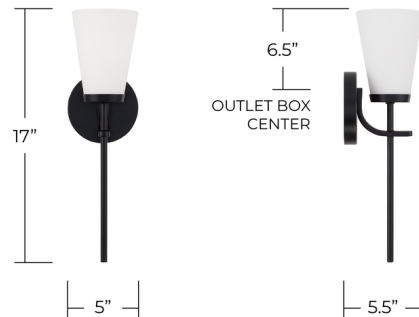

Lightology

lightology.com
866-954-4489
06-15-26

Project: _____

Company: _____

Location: _____ Fixture Type: _____

SPEC #: **CPT1536438**

Approved On: _____ Approved By: _____

Drake Wall Sconce By Capital Lighting

Description

This Drake Wall Sconce offers a refined, timeless look that complements a wide range of interiors. Its streamlined design is highlighted by a gently intersecting arm detail, creating a balanced and visually appealing structure that enhances both modern and transitional spaces. Thoughtfully designed for both function and style, this fixture brings subtle sophistication to hallways, bedrooms, or living areas while maintaining a clean, understated presence.

Shown in matte black / soft white

BACKPLATE:
5" x 5" x 0.75"

Specifications

COLOR	Soft White
BODY FINISH	Matte Black
WATTAGE	17W
DIMMER	Standard 120V
DIMENSIONS	5"W x 17"H x 5.5"D
BULB NOT INCLUDED	1 x A19/Medium (E26)/17W/120V LED
COUNTRY OF ORIGIN	Viet Nam