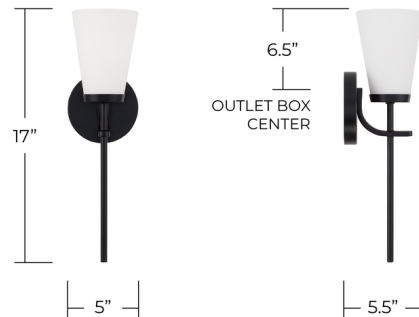

## Drake Wall Sconce By Capital Lighting

### Description

This Drake Wall Sconce offers a refined, timeless look that complements a wide range of interiors. Its streamlined design is highlighted by a gently intersecting arm detail, creating a balanced and visually appealing structure that enhances both modern and transitional spaces. Thoughtfully designed for both function and style, this fixture brings subtle sophistication to hallways, bedrooms, or living areas while maintaining a clean, understated presence.

Shown in matte black / soft white

BACKPLATE:  
5" x 5" x 0.75"

### Specifications

COLOR	Soft White
BODY FINISH	Matte Black
WATTAGE	17W
DIMMER	Standard 120V
DIMENSIONS	5"W x 17"H x 5.5"D
BULB NOT INCLUDED	1 x A19/Medium (E26)/17W/120V LED
COUNTRY OF ORIGIN	Viet Nam