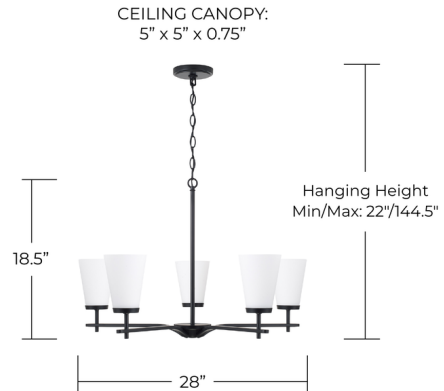

### Description

This five-light chandelier brings a refined, timeless look to a variety of interiors. Its clean lines and balanced form create a polished presence, making it a versatile choice for both classic and modern spaces. Slender, intersecting arms extend outward to support softly tapered glass shades, diffusing light evenly to create a warm and inviting atmosphere. The thoughtful design blends simplicity with subtle sophistication, making it an elegant focal point in dining areas, living rooms, or entryways.

### Specifications

COLOR . . . . . Soft White  
 BODY FINISH . . . . . Matte Black  
 WATTAGE . . . . . 85W  
 DIMMER . . . . . Standard 120V  
 DIMENSIONS . . . . . 28"W x 18.5"H  
 BULB NOT INCLUDED . . . . . 5 x A19/Medium (E26)/17W/120V LED  
 COUNTRY OF ORIGIN . . . . . Viet Nam