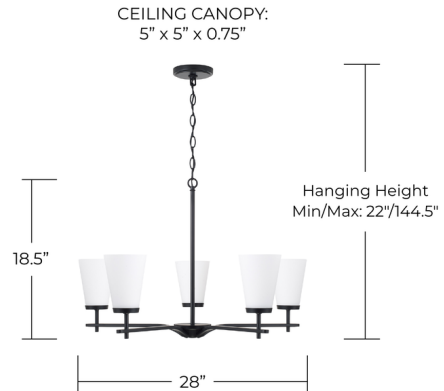

Description

This five-light chandelier brings a refined, timeless look to a variety of interiors. Its clean lines and balanced form create a polished presence, making it a versatile choice for both classic and modern spaces. Slender, intersecting arms extend outward to support softly tapered glass shades, diffusing light evenly to create a warm and inviting atmosphere. The thoughtful design blends simplicity with subtle sophistication, making it an elegant focal point in dining areas, living rooms, or entryways.

Specifications

COLOR Soft White
BODY FINISH Matte Black
WATTAGE 85W
DIMMER Standard 120V
DIMENSIONS 28"W x 18.5"H
BULB NOT INCLUDED 5 x A19/Medium (E26)/17W/120V LED
COUNTRY OF ORIGIN Viet Nam

Shown in matte black / soft white